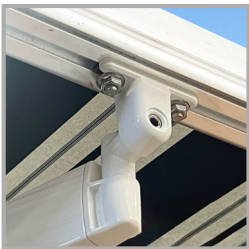

ECLIPSE PROTILT

UNIQUELY DESIGNED

BUILT TO LAST, PROFESSIONALLY INSTALLED

The Eclipse ProTilt is the ultimate solution for achieving superior solar control with a retractable awning. It provides unmatched freedom and flexibility, enabling you to modify the pitch of the unit according to your evolving requirements, thereby offering different degrees of sunlight control throughout the day. Each arm shoulder has a manual adjustment that is controlled with a removable hand crank. With a simple turn of a crank handle, you can have increased privacy or protection from the elements. The ProTilt also incorporates a uniquely designed arm wrist that will adjust to changing weather conditions, preventing damage from sudden wind gusts.