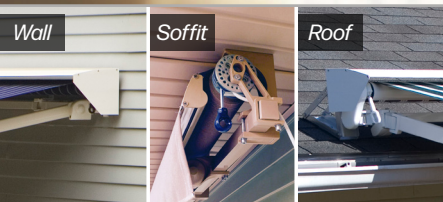

MOUNTING OPTION

Eclipse offers the ProTilt in three different mounting options — Wall, Soffit and Roof Mounted — to best fit your installation requirements.