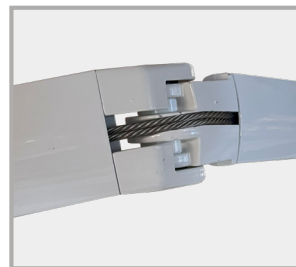

HARDWARE COLOR OPTIONS

Gloss White (RAL 9016) is the standard frame color for the Eclipse ProTilt. Because we control the entire production process of this unit, including in-house powercoating, we can custom build the unit's frame and optional hood in 17 premium colors or match a RAL color. Please consult your dealer for complete details.

DUAL CABLE ARM TENSION SYSTEM

This innovative design utilizes two sturdy stainless steel cables that run through the arms of the awning, providing greater stability and tension than traditional single cable systems.