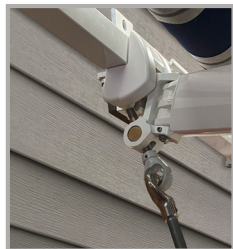

Adjustment pitch shoulders, for greater sun control and use in light rain conditions

Made with precision and attention to detail, our shading products are custom-made in America and professionally installed to perfectly fit your individual needs. Choose from a wide selection of Sunbrella Outdoor Shade fabrics to complement your decor, knowing that all Eclipse retractable awnings come with a 10-year warranty against rot, mildew, or excessive fading. For easy and reliable operation, the ProTilt is equipped with motors and electronics from Somfy — a world leader in home automation technology. Plus, its non-corrosive framework features stainless steel fasteners for long-lasting functionality and effortless maintenance. Trust the ProTilt awning to enhance your outdoor living experience while also adding value to your home.