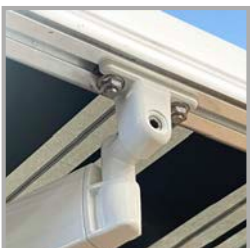

## BUILT TO LAST, PROFESSIONALLY INSTALLED

**The unique articulating arm wrist allows for maximum unit movement to help prevent wind damage**

**Adjustment pitch shoulders, for greater sun control and use in light rain conditions**