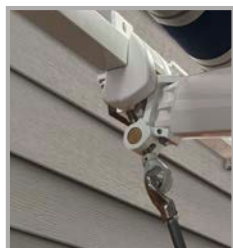

## BUILT TO LAST, PROFESSIONALLY INSTALLED

**The unique articulating arm wrist allows for maximum unit movement to help prevent wind damage**

**Adjustment pitch shoulders, for greater sun control and use in light rain conditions**