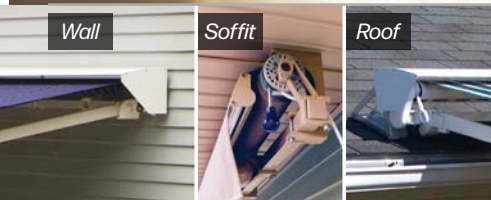

MOUNTING OPTION

Eclipse offers the ProTilt in three different mounting options — Wall, Soffit and Roof Mounted — to best fit your installation requirements.