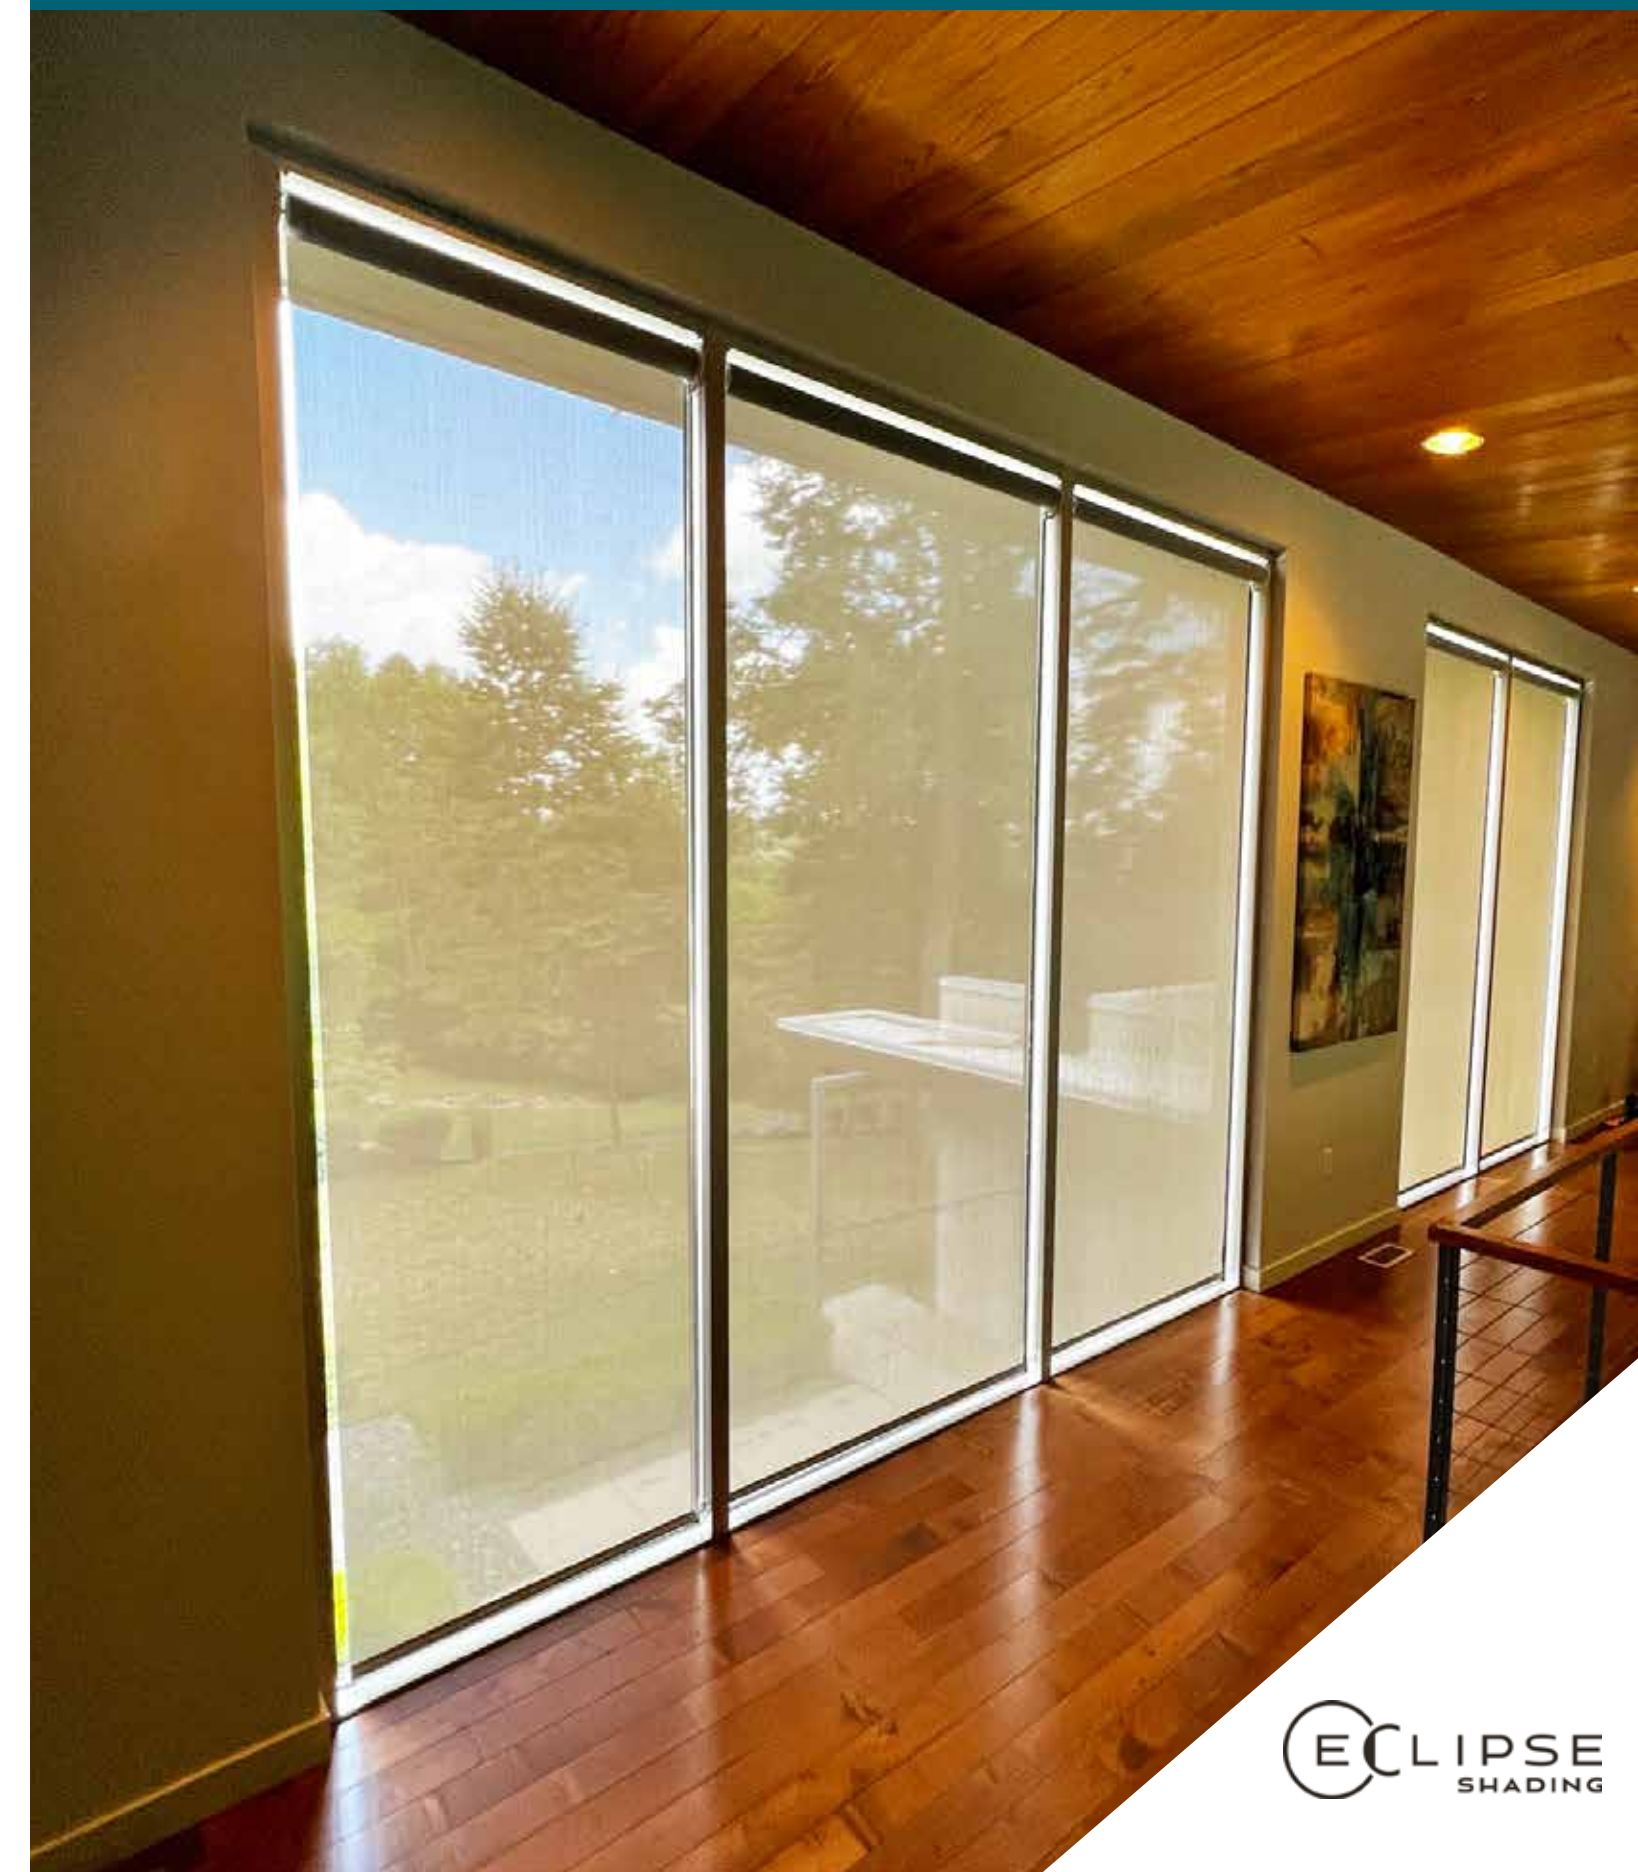

ECLIPSE OFFERS A COMPLETE LINE OF ROLLER SHADES

THE 3" ROLLER SHADE

This is our most economical solution to solve your sun problem. The Eclipse 3" roller shade is available with manual pull chain, or motorized operation, running on a low voltage or rechargeable lithium-ion battery motor. They can be constructed up to 120" wide with a 96" drop. This version is ideal for light commercial or low-use residential applications.

THE 4" ROLLER SHADE

This is the "big brother" to the Eclipse 3" roller shade with 25% stronger components. This model is available in motorized or manual format and can be integrated into an existing automated system. The heavy-duty shade is designed to provide trouble-free solar protection of single openings up to 144" wide and up to 132" drops.

THE 5" ROLLER SHADE

The 5" Eclipse roller shade is our strongest interior system, utilizing a larger & stronger roller tube. This allows us to create shades up to 192" wide with a single panel of fabric. This unit also offers both manual and motorized operation styles.

THE MAX SHADE

The Max Shade is a versatile and stylish solution for those looking to enhance living spaces with large openings, with options measuring up to 18 feet wide and drops of up to 16 feet, providing maximum coverage. Whether you're looking to cover expansive windows or patio areas, the Max Shade offers versatility, with a number of fabric options to choose from, shielding your home, your way.

THE 5" DUO ROLLER SHADE