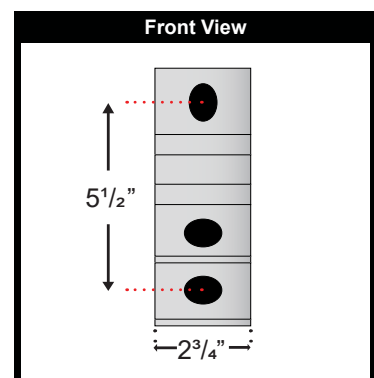

ALPINE

ONYX

MINIMUM WIDTHS

(Semi Cassette)	
MINIMUM WIDTHS	
Projection	Minimum Width
8'2"	10'2"
10'6"	13'0"
11'6"	13'9"
13'0"	15'5"

(Full Cassette)	
MINIMUM WIDTHS	
Projection	Minimum Width
8'2"	10'2"
10'6"	13'0"
11'6"	13'9"
13'0"	15'5"

MINIMUM PITCH REQUIREMENTS

UNIT PROFILE VIEWS

SOLAR ECLIPSE WITH SEMI CASSETTE

SOLAR ECLIPSE WITH FULL CASSETTE

BRACKET DETAILS

40 X 40mm
WALL & SOFFIT MOUNT BRACKET

- All Sizes
- All Formats
- All Options

Bracket Holes : 0.5" x 0.75"

INSTALLATION RESOURCES

NUMBER OF ARMS BY PROJECTION (SEMI & FULL CASSETTE)

2 Arms	8'2"	10'6"	11'6"	13'0"
Min Widths	10'-2"	13'-0"	13'-9"	15'-5"
Max Widths	20'-0"	20'-0"	19'-11 7/8"	22'-6"

3 Arms	8'2"	10'6"	11'6"	13'0"
Min Widths	20'-01/8"	20'-01/8"	20'-0"	22'-6 1/8"
Max Widths	23'-0"	23'-0"	23'-0"	23'-0"