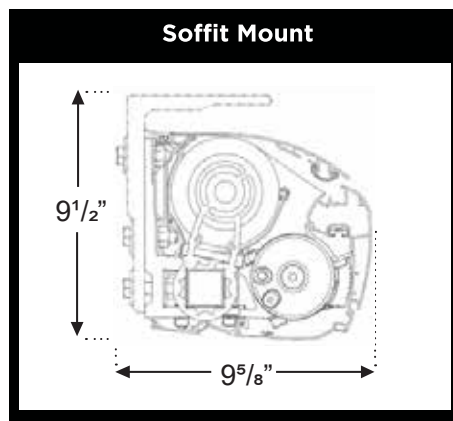

ALPINE

ONYX

MINIMUM WIDTHS

(Semi Cassette)	
MINIMUM WIDTHS	
Projection	Minimum Width
8'2"	10'2"
10'6"	13'0"
11'6"	13'9"
13'0"	15'5"

(Full Cassette)	
MINIMUM WIDTHS	
Projection	Minimum Width
8'2"	10'2"
10'6"	13'0"
11'6"	13'9"
13'0"	15'5"

MINIMUM PITCH REQUIREMENTS

UNIT PROFILE VIEWS

SOLAR ECLIPSE WITH SEMI CASSETTE

SOLAR ECLIPSE WITH FULL CASSETTE

BRACKET DETAILS

40 X 40mm
WALL & SOFFIT MOUNT BRACKET

- All Sizes
- All Formats
- All Options

Bracket Holes : 0.5" x 0.75"

INSTALLATION RESOURCES

NUMBER OF ARMS BY PROJECTION (SEMI & FULL CASSETTE)

2 Arms	8'2"	10'6"	11'6"	13'0"
Min Widths	10'-2"	13'-0"	13'-9"	15'-5"
Max Widths	20'-0"	20'-0"	19'-11 7/8"	22'-6"

3 Arms	8'2"	10'6"	11'6"	13'0"
Min Widths	20'-01/8"	20'-01/8"	20'-0"	22'-6 1/8"
Max Widths	23'-0"	23'-0"	23'-0"	23'-0"