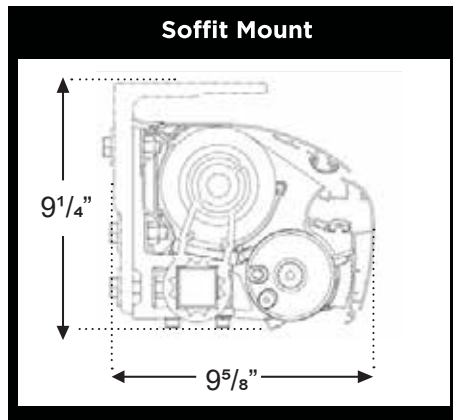

ALPINE

ONYX

MINIMUM WIDTHS

(Semi Cassette)	
MINIMUM WIDTHS	
Projection	Minimum Width
8'2"	10'2"
10'6"	13'0"
11'6"	13'9"
13'0"	15'5"

(Full Cassette)	
MINIMUM WIDTHS	
Projection	Minimum Width
8'2"	10'2"
10'6"	13'0"
11'6"	13'9"
13'0"	15'5"

MINIMUM PITCH REQUIREMENTS

UNIT PROFILE VIEWS

SOLAR ECLIPSE WITH SEMI CASSETTE

SOLAR ECLIPSE WITH FULL CASSETTE

BRACKET DETAILS

40 X 40mm
WALL & SOFFIT MOUNT BRACKET

- All Sizes
- All Formats
- All Options

Bracket Holes : 0.5" x 0.75"

INSTALLATION RESOURCES

NUMBER OF ARMS BY PROJECTION (SEMI & FULL CASSETTE)

2 Arms	8'2"	10'6"	11'6"	13'0"
Min Widths	10'-2"	13'-0"	13'-9"	15'-5"
Max Widths	20'-0"	20'-0"	19'-11 7/8"	22'-6"

3 Arms	8'2"	10'6"	11'6"	13'0"
Min Widths	20'-01/8"	20'-01/8"	20'-0"	22'-6 1/8"
Max Widths	23'-0"	23'-0"	23'-0"	23'-0"