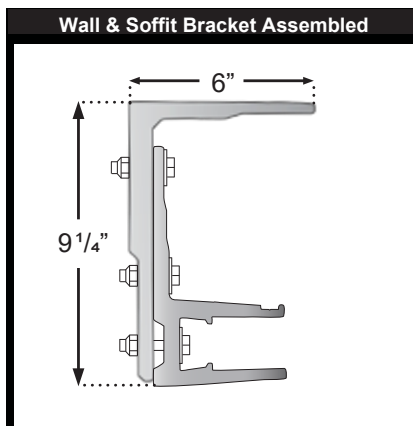

MINIMUM PITCH REQUIREMENTS

UNIT PROFILE VIEWS

SOLAR ECLIPSE WITH SEMI CASSETTE

SOLAR ECLIPSE WITH FULL CASSETTE

BRACKET DETAILS

40 X 40mm
WALL & SOFFIT MOUNT BRACKET

- All Sizes
- All Formats
- All Options

Bracket Holes : 0.5" x 0.75"

INSTALLATION RESOURCES

NUMBER OF ARMS BY PROJECTION (SEMI & FULL CASSETTE)

2 Arms	8'2"	10'6"	11'6"	13'0"
Min Widths	10'-2"	13'-0"	13'-9"	15'-5"
Max Widths	20'-0"	20'-0"	19'-11 7/8"	22'-6"

3 Arms	8'2"	10'6"	11'6"	13'0"
Min Widths	20'-01/8"	20'-01/8"	20'-0"	22'-6 1/8"
Max Widths	23'-0"	23'-0"	23'-0"	23'-0"