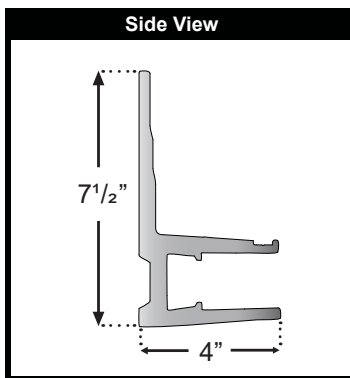

ALPINE

ONYX

MINIMUM WIDTHS

(Semi Cassette)	
MINIMUM WIDTHS	
Projection	Minimum Width
8'2"	10'2"
10'6"	13'0"
11'6"	13'9"
13'0"	15'5"

(Full Cassette)	
MINIMUM WIDTHS	
Projection	Minimum Width
8'2"	10'2"
10'6"	13'0"
11'6"	13'9"
13'0"	15'5"

MINIMUM PITCH REQUIREMENTS

UNIT PROFILE VIEWS

SOLAR ECLIPSE WITH SEMI CASSETTE

SOLAR ECLIPSE WITH FULL CASSETTE

BRACKET DETAILS

40 X 40mm
WALL & SOFFIT MOUNT BRACKET

- All Sizes
- All Formats
- All Options

Bracket Holes : 0.5" x 0.75"

INSTALLATION RESOURCES

NUMBER OF ARMS BY PROJECTION (SEMI & FULL CASSETTE)

2 Arms	8'2"	10'6"	11'6"	13'0"
Min Widths	10'-2"	13'-0"	13'-9"	15'-5"
Max Widths	20'-0"	20'-0"	19'-11 7/8"	22'-6"

3 Arms	8'2"	10'6"	11'6"	13'0"
Min Widths	20'-01/8"	20'-01/8"	20'-0"	22'-6 1/8"
Max Widths	23'-0"	23'-0"	23'-0"	23'-0"