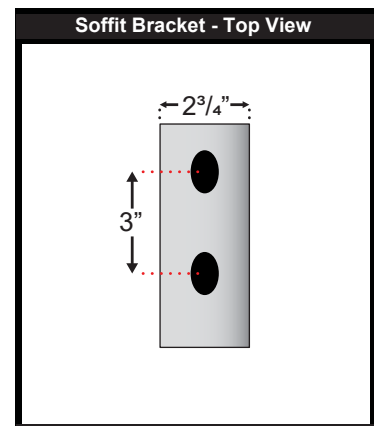

MINIMUM PITCH REQUIREMENTS

UNIT PROFILE VIEWS

SOLAR ECLIPSE WITH SEMI CASSETTE

SOLAR ECLIPSE WITH FULL CASSETTE

BRACKET DETAILS

40 X 40mm
WALL & SOFFIT MOUNT BRACKET

- All Sizes
- All Formats
- All Options

Bracket Holes : 0.5" x 0.75"