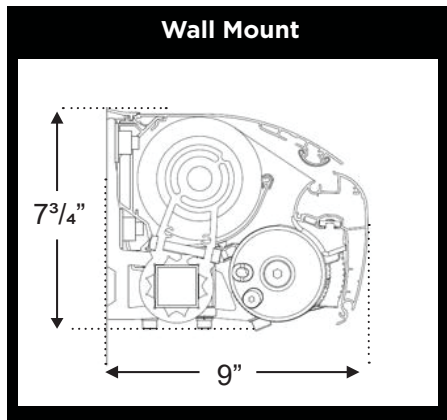

ALPINE

ONYX

MINIMUM WIDTHS

(Semi Cassette)	
MINIMUM WIDTHS	
Projection	Minimum Width
8'2"	10'2"
10'6"	13'0"
11'6"	13'9"
13'0"	15'5"

(Full Cassette)	
MINIMUM WIDTHS	
Projection	Minimum Width
8'2"	10'2"
10'6"	13'0"
11'6"	13'9"
13'0"	15'5"

MINIMUM PITCH REQUIREMENTS

UNIT PROFILE VIEWS

SOLAR ECLIPSE WITH SEMI CASSETTE

SOLAR ECLIPSE WITH FULL CASSETTE

BRACKET DETAILS

40 X 40mm
WALL & SOFFIT MOUNT BRACKET

- All Sizes
- All Formats
- All Options

Bracket Holes : 0.5" x 0.75"

INSTALLATION RESOURCES

NUMBER OF ARMS BY PROJECTION (SEMI & FULL CASSETTE)

2 Arms	8'2"	10'6"	11'6"	13'0"
Min Widths	10'-2"	13'-0"	13'-9"	15'-5"
Max Widths	20'-0"	20'-0"	19'-11 7/8"	22'-6"

3 Arms	8'2"	10'6"	11'6"	13'0"
Min Widths	20'-01/8"	20'-01/8"	20'-0"	22'-6 1/8"
Max Widths	23'-0"	23'-0"	23'-0"	23'-0"