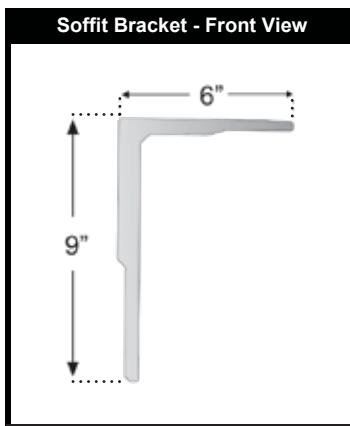

ALPINE

ONYX

MINIMUM WIDTHS

(Semi Cassette)	
MINIMUM WIDTHS	
Projection	Minimum Width
8'2"	10'2"
10'6"	13'0"
11'6"	13'9"
13'0"	15'5"

(Full Cassette)	
MINIMUM WIDTHS	
Projection	Minimum Width
8'2"	10'2"
10'6"	13'0"
11'6"	13'9"
13'0"	15'5"

MINIMUM PITCH REQUIREMENTS

UNIT PROFILE VIEWS

SOLAR ECLIPSE WITH SEMI CASSETTE

SOLAR ECLIPSE WITH FULL CASSETTE

BRACKET DETAILS

40 X 40mm
WALL & SOFFIT MOUNT BRACKET

- All Sizes
- All Formats
- All Options

Bracket Holes : 0.5" x 0.75"

INSTALLATION RESOURCES

NUMBER OF ARMS BY PROJECTION (SEMI & FULL CASSETTE)

2 Arms	8'2"	10'6"	11'6"	13'0"
Min Widths	10'-2"	13'-0"	13'-9"	15'-5"
Max Widths	20'-0"	20'-0"	19'-11 7/8"	22'-6"

3 Arms	8'2"	10'6"	11'6"	13'0"
Min Widths	20'-01/8"	20'-01/8"	20'-0"	22'-6 1/8"
Max Widths	23'-0"	23'-0"	23'-0"	23'-0"