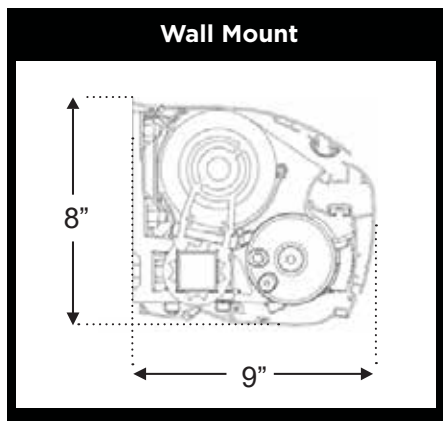

ALPINE

ONYX

MINIMUM WIDTHS

(Semi Cassette)	
MINIMUM WIDTHS	
Projection	Minimum Width
8'2"	10'2"
10'6"	13'0"
11'6"	13'9"
13'0"	15'5"

(Full Cassette)	
MINIMUM WIDTHS	
Projection	Minimum Width
8'2"	10'2"
10'6"	13'0"
11'6"	13'9"
13'0"	15'5"

MINIMUM PITCH REQUIREMENTS

UNIT PROFILE VIEWS

SOLAR ECLIPSE WITH SEMI CASSETTE

SOLAR ECLIPSE WITH FULL CASSETTE

BRACKET DETAILS

40 X 40mm
WALL & SOFFIT MOUNT BRACKET

- All Sizes
- All Formats
- All Options

Bracket Holes : 0.5" x 0.75"

INSTALLATION RESOURCES

NUMBER OF ARMS BY PROJECTION (SEMI & FULL CASSETTE)

2 Arms	8'2"	10'6"	11'6"	13'0"
Min Widths	10'-2"	13'-0"	13'-9"	15'-5"
Max Widths	20'-0"	20'-0"	19'-11 7/8"	22'-6"

3 Arms	8'2"	10'6"	11'6"	13'0"
Min Widths	20'-01/8"	20'-01/8"	20'-0"	22'-6 1/8"
Max Widths	23'-0"	23'-0"	23'-0"	23'-0"