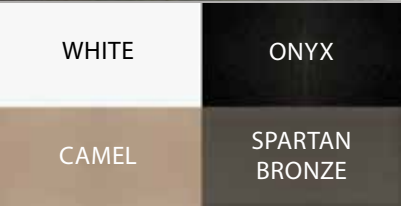

HARDWARE TO MATCH YOUR DÉCOR

Eclipse offers four architecturally pleasing colors to either match or accentuate your home. Our pretreated powder coated finishes are second to none in durability and appearance.