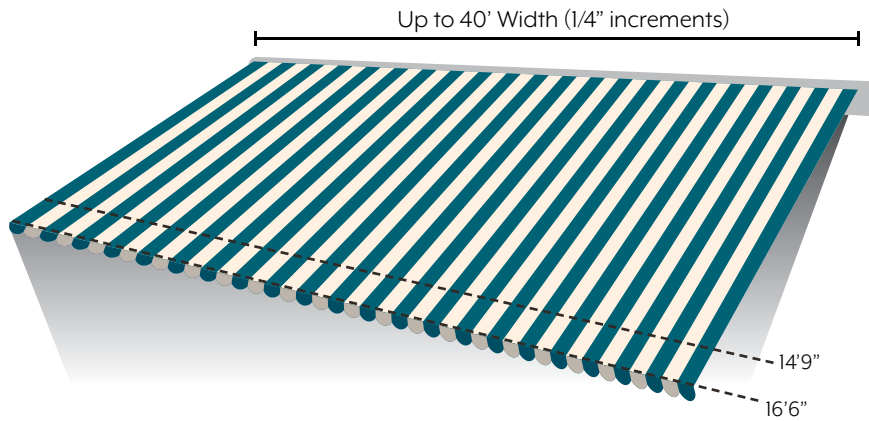

PRODUCT FEATURE OPTIONS

SIZES AVAILABLE

The Total Eclipse shading system is custom made to fit your unique space. With widths up to 40' wide and projections up to 16'6", we got you covered!

The Total Eclipse components meet stringent ISO 9001 and TUV standards and are assembled in the USA by skilled craftspeople.

PRODUCT WARRANTY*

Lifetime Frame
12 years on Fabric
8 years on motor and electronics

*Please review warranty for complete details